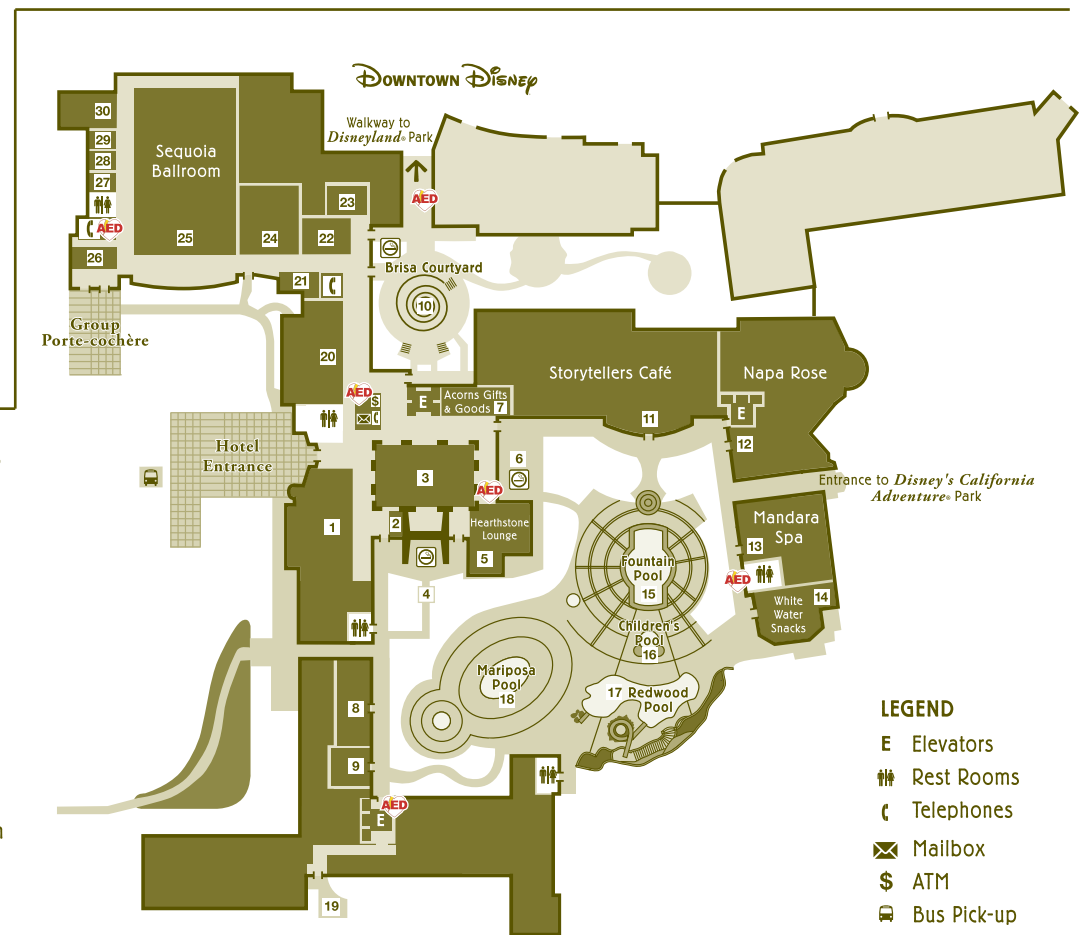

Guest Level Map

RESTAURANTS & LOUNGES

- 5 Hearthstone Lounge
- 11 Storytellers Cafe
- 12 Napa Rose
- 14 White Water Snacks

CONFERENCE & BANQUET CENTER

- 20 Trillium Rooms
- 21 Registration East
- 22 Sorrel Rooms
- 24 California Board Room
- 25 Sequoia Ballroom
- 26 Registration West
- 27 Iris Room
- 28 Lily Room
- 29 Violet Room
- 30 Wisteria Room

SHOPPING & RECREATION

- 7 Acorns Gifts & Goods
- 9 Grizzly Game Arcade
- 15 Fountain Pool
- 16 Children's Pool
- 17 Redwood Pool
- 18 Mariposa Pool
- 19 Barbeque Patio

HOTEL FEATURES & SERVICES

- 1 Front Desk
- 2 Guest Services
- 3 Great Hall
- 4 Wedding Garden
- 6 Summer Porch
- 8 Pinocchio's Workshop
- 10 Brisa Courtyard
- 13 Mandara Spa/Fitness Center
- 23 Business Center

Lobby Level Map

LEGEND

- E Elevators
- Rest Rooms
- Telephones
- Mailbox
- ATM
- Bus Pick-up
- Designated Smoking Area
- AED Automated External Defibrillator