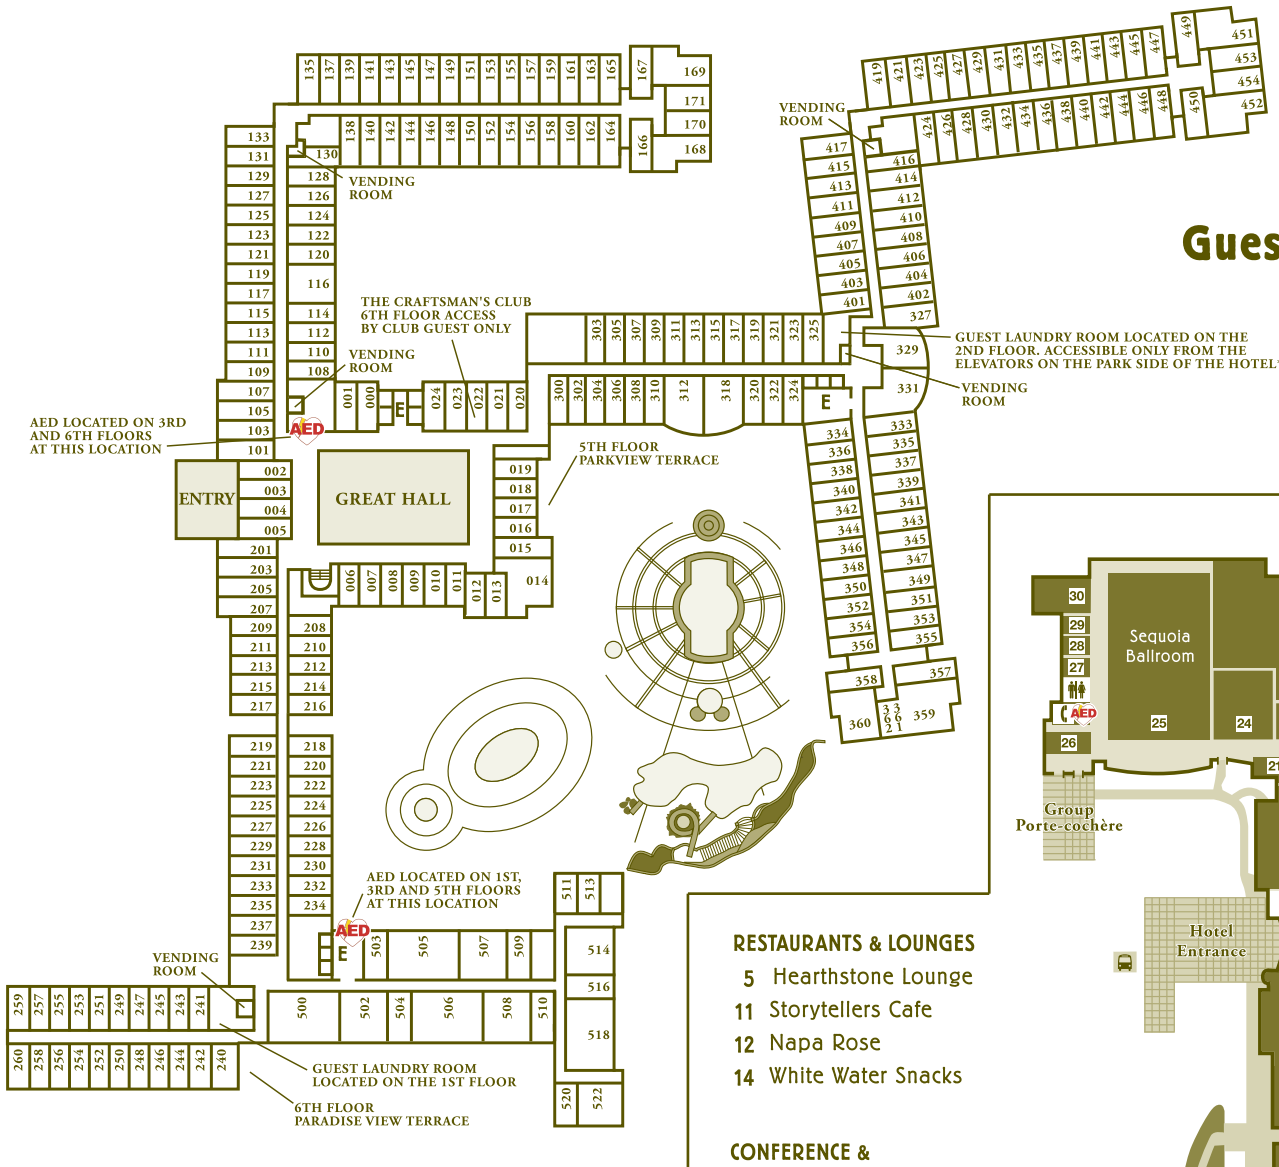

Guest Level Map

RESTAURANTS & LOUNGES

- 5 Hearthstone Lounge
- 11 Storytellers Cafe
- 12 Napa Rose
- 14 White Water Snacks

CONFERENCE & BANQUET CENTER

- 20 Trillium Rooms
- 21 Registration East
- 22 Sorrel Rooms
- 24 California Board Room
- 25 Sequoia Ballroom
- 26 Registration West
- 27 Iris Room
- 28 Lily Room
- 29 Violet Room
- 30 Wisteria Room

SHOPPING & RECREATION

- 7 Acorns Gifts & Goods
- 9 Grizzly Game Arcade
- 15 Fountain Pool
- 16 Children's Pool
- 17 Redwood Pool
- 18 Mariposa Pool
- 19 Barbeque Patio

HOTEL FEATURES & SERVICES

- 1 Front Desk
- 2 Guest Services
- 3 Great Hall
- 4 Wedding Garden
- 6 Summer Porch
- 8 Pinocchio's Workshop
- 10 Brisa Courtyard
- 13 Mandara Spa/Fitness Center
- 23 Business Center

Lobby Level Map

LEGEND

- E Elevators
- Rest Rooms
- Telephones
- Mailbox
- ATM
- Bus Pick-up
- Designated Smoking Area
- AED Automated External Defibrillator