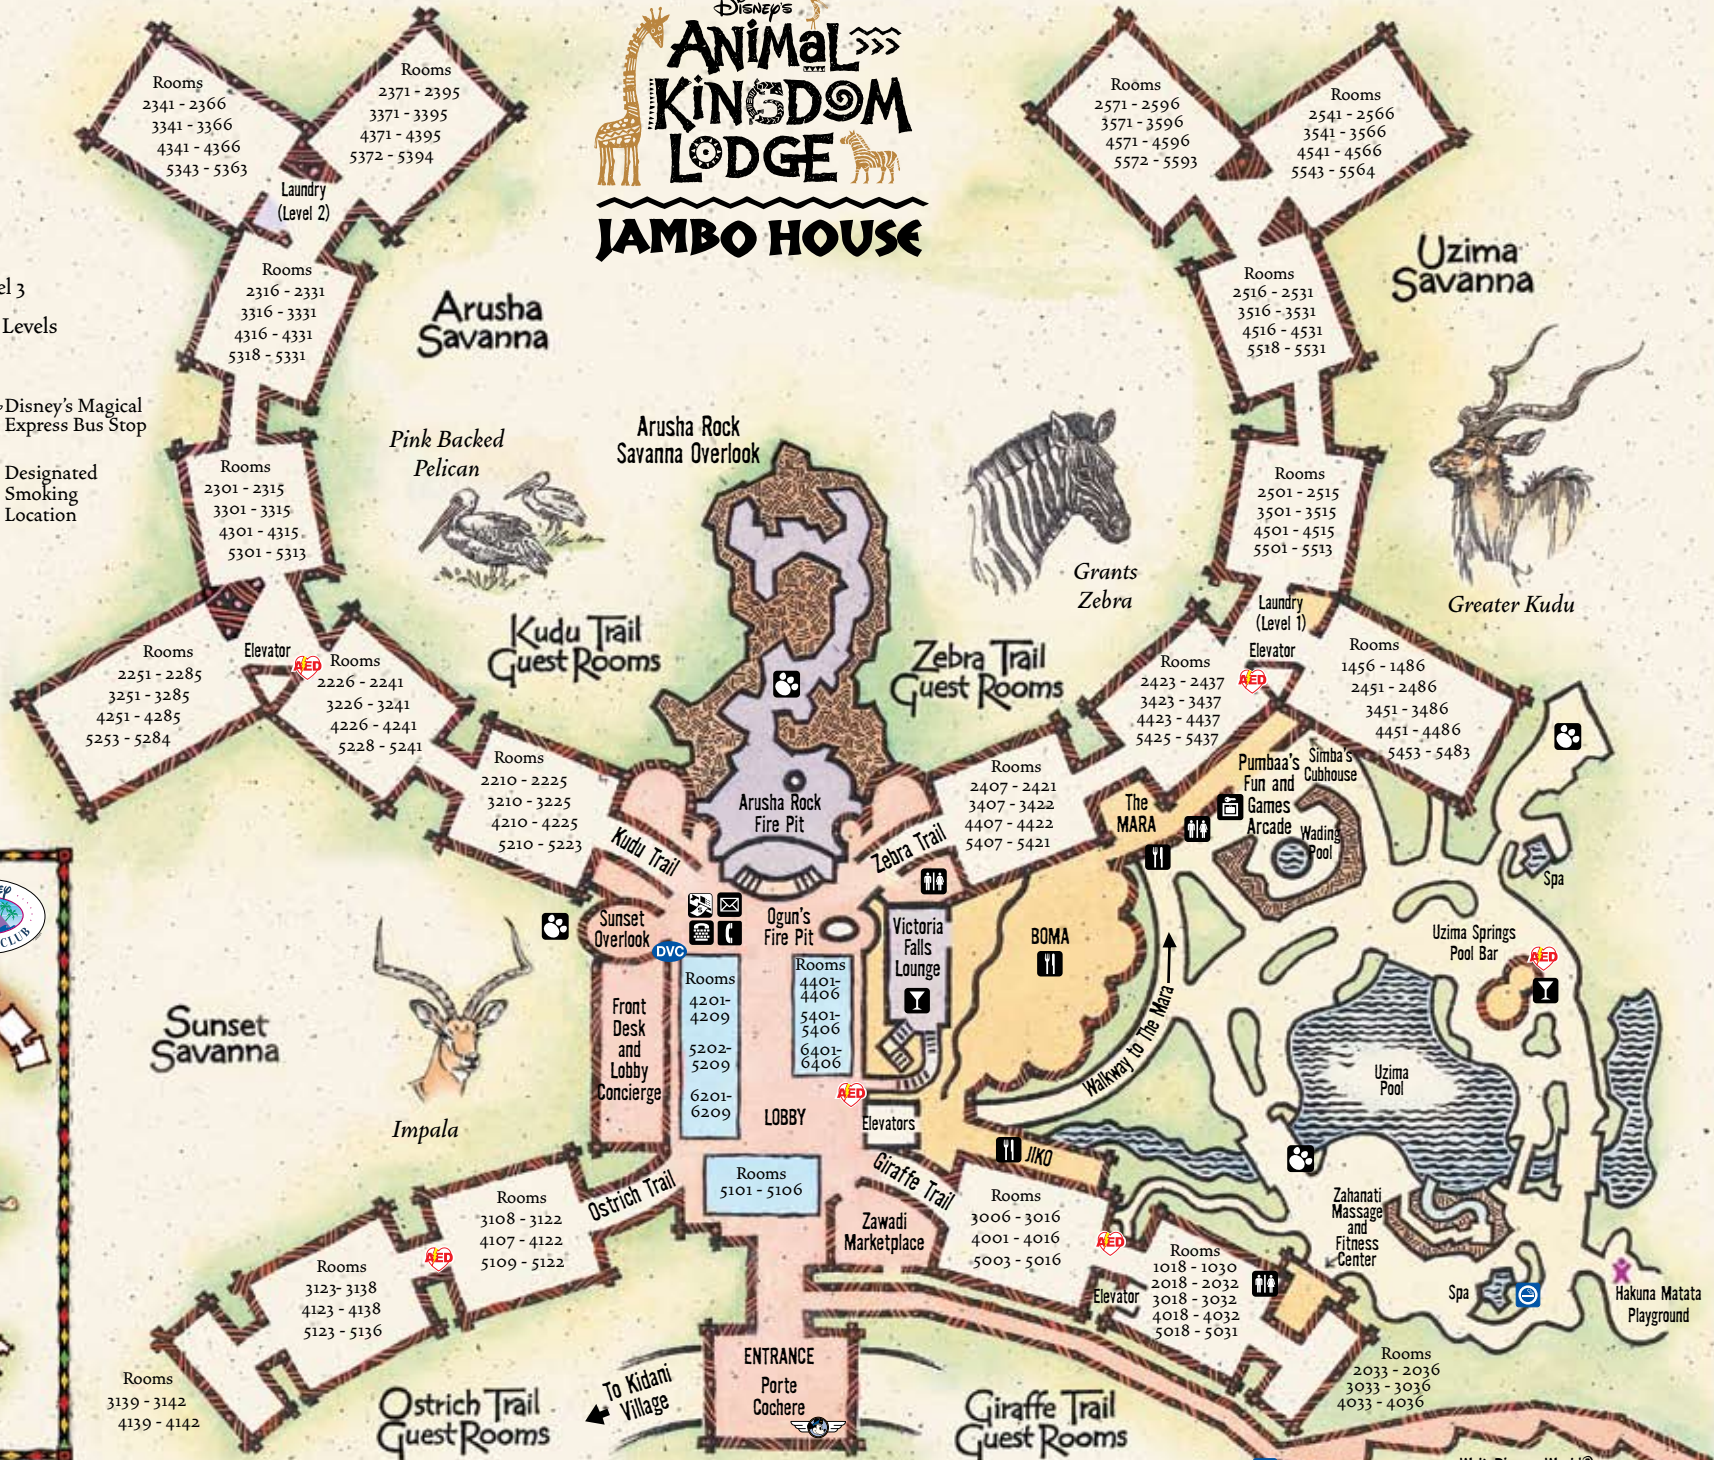

Disney's ANIMAL KINGDOM LODGE

JAMBO HOUSE

RESORT LEVEL COLOR KEY

- Level 1
- Level 2
- Level 3
- Level 4, 5 & 6
- Multiple Levels

- ATM
- Locker Rentals
- Mail Drop
- Dining
- TTY Phone
- Playground
- Disney Vacation Club Information Center
- Restrooms
- Telephone
- Savanna Overlooks
- Beverages
- Automated External Defibrillator
- Disney's Magical Express Bus Stop
- Designated Smoking Location

Sunset Savanna

Disney's ANIMAL KINGDOM LODGE KIDANI VILLAGE

Red River Hog

Giraffe

Pembe Savanna

- ATM
- Restrooms
- TTY Phone
- Locker Rentals
- Telephone
- Disney's Magical Express Bus Stop
- Mail Drop 2nd Floor Only
- Savanna Overlooks
- Automated External Defibrillator
- Dining
- Recycle Room
- Designated Smoking Location