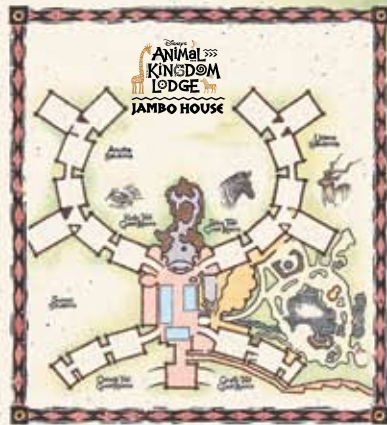

Disney's ANIMAL KINGDOM LODGE

JAMBO HOUSE

RESORT LEVEL COLOR KEY

- Level 1
- Level 2
- Level 3
- Level 4, 5 & 6
- Multiple Levels

- ATM
- Locker Rentals
- Mail Drop
- Dining
- TTY Phone
- Playground
- Disney Vacation Club Information Center
- Restrooms
- Telephone
- Savanna Overlooks
- Beverages
- Automated External Defibrillator
- Disney's Magical Express Bus Stop
- Designated Smoking Location

Sunset Savanna

Disney's ANIMAL KINGDOM LODGE KIDANI VILLAGE

Red River Hog

Giraffe

Pembe Savanna

- ATM
- Restrooms
- TTY Phone
- Locker Rentals
- Telephone
- Disney's Magical Express Bus Stop
- Mail Drop 2nd Floor Only
- Savanna Overlooks
- Automated External Defibrillator
- Dining
- Recycle Room
- Designated Smoking Location